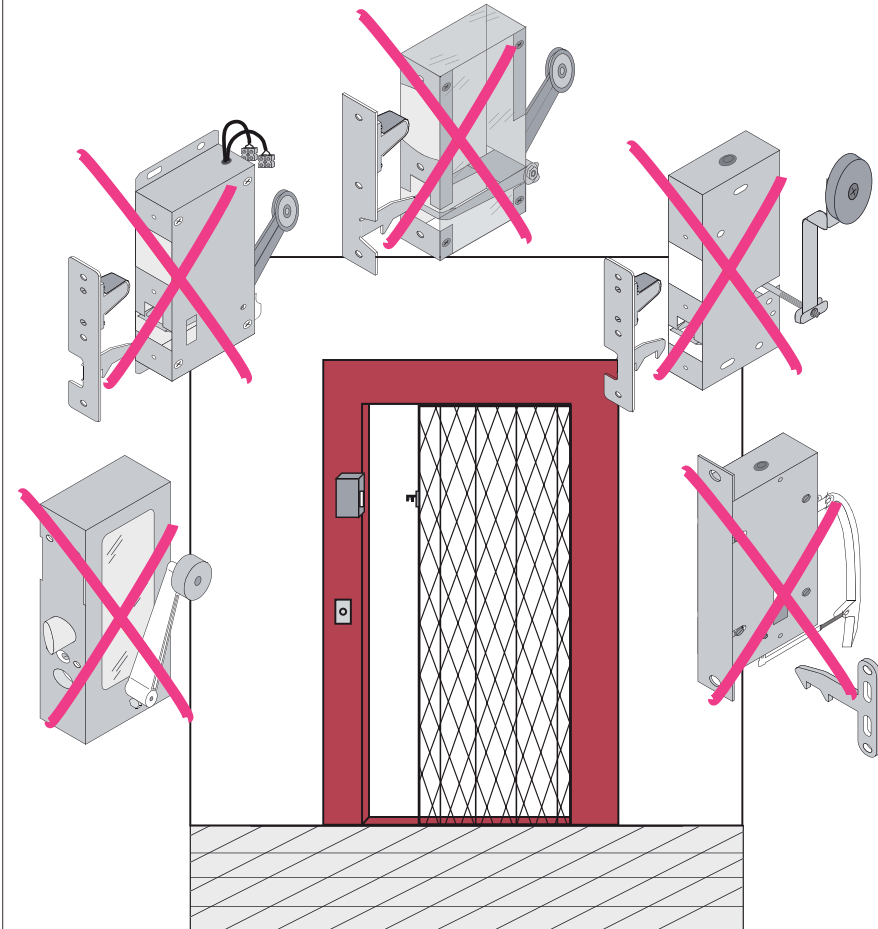

To replace :
Folding gate

Substitution :

LR 180 * * GA prudhomme S.a
for folding gate

ref.: LR180 * **G** GA

ref.: LR180 * **D** GA

Mounting stages