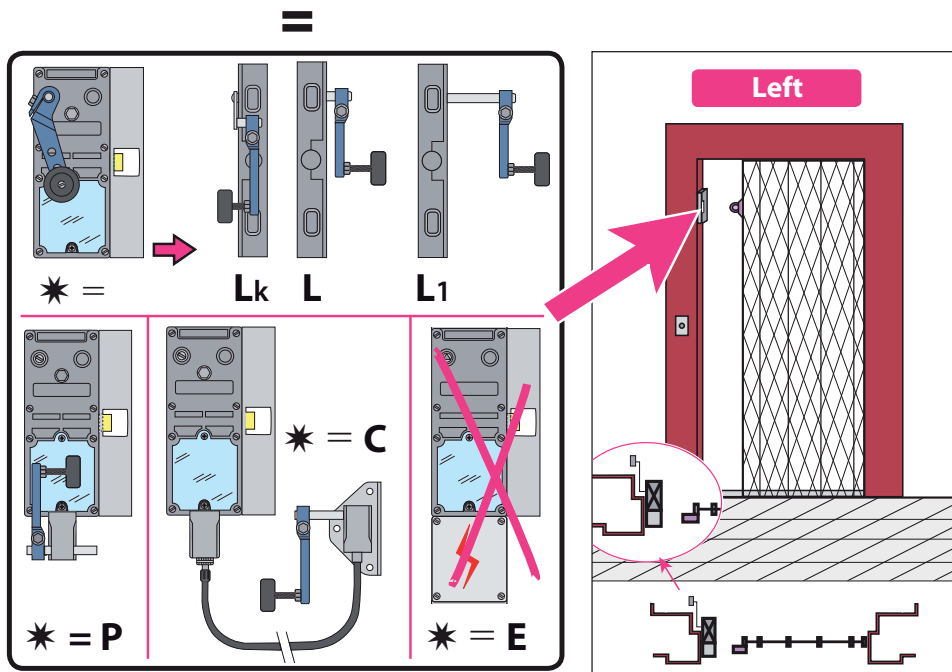

To replace :
Folding gate

Substitution :

LR 180 * * GA prudhomme S.a
for folding gate

ref.: LR180 * **G** GA

ref.: LR180 * **D** GA

Mounting stages