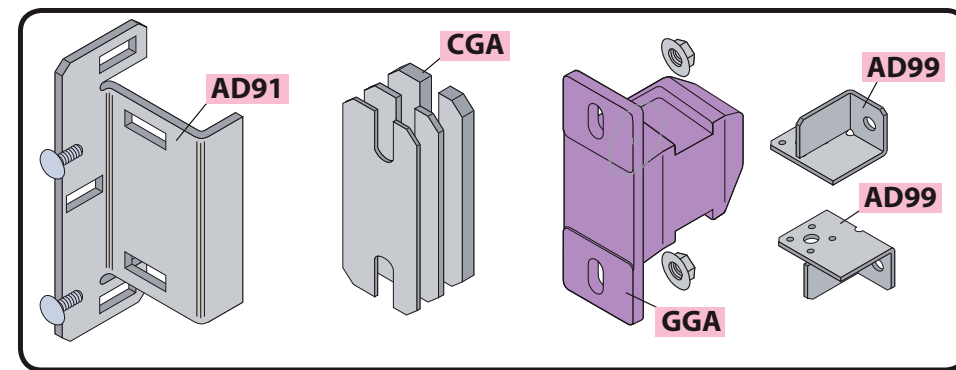

To replace :
Folding gate

Substitution :

LR 180 * * GA prudhomme S.a
for folding gate

ref.: LR180 * **G** GA

ref.: LR180 * **D** GA

Mounting stages