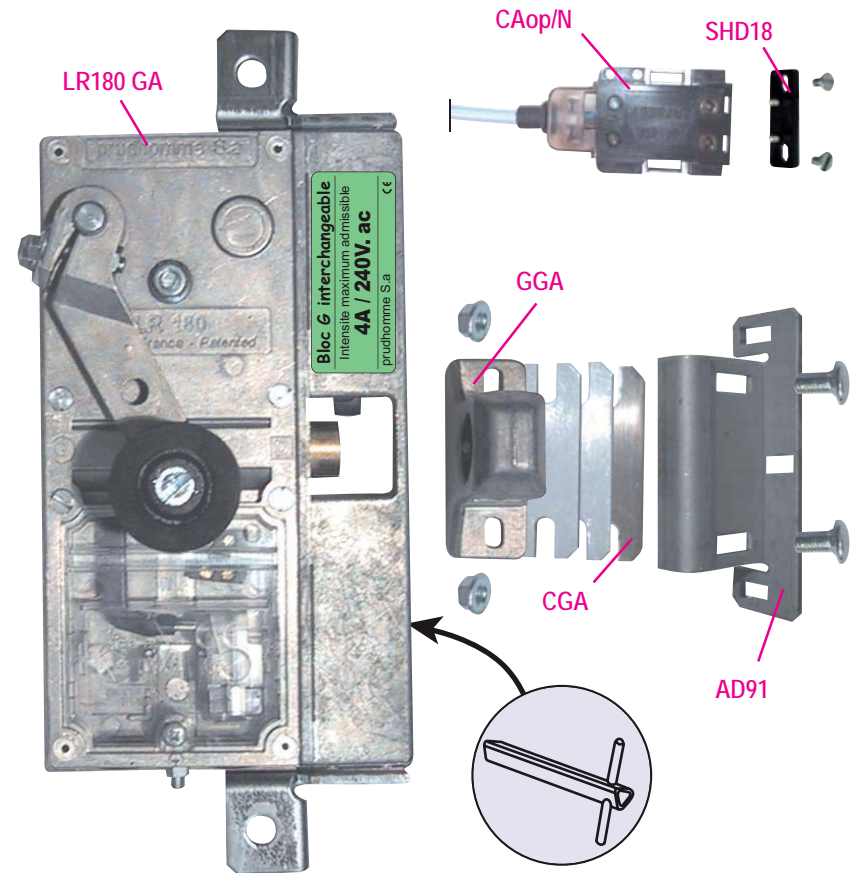

To replace :
Folding gate

Substitution :

LR 180 * * GA prudhomme S.a
for folding gate

ref.: LR180 * **G** GA

ref.: LR180 * **D** GA

Mounting stages