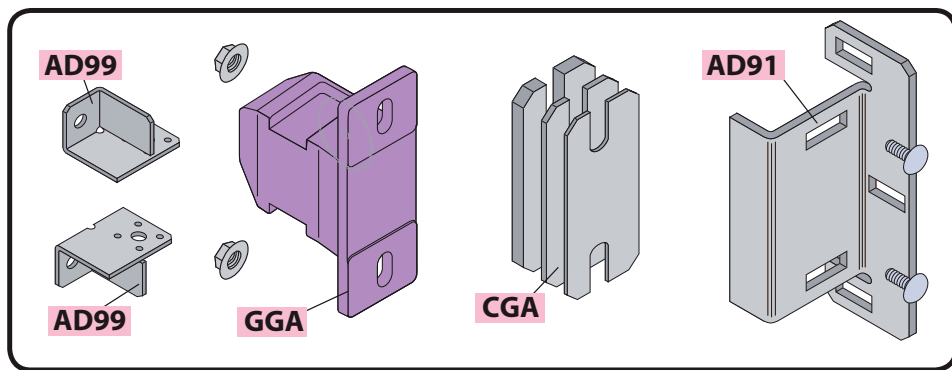

To replace :
Folding gate

Substitution :

LR 180 * * GA prudhomme S.a
for folding gate

ref.: LR180 * **G** GA

ref.: LR180 * **D** GA

Mounting stages